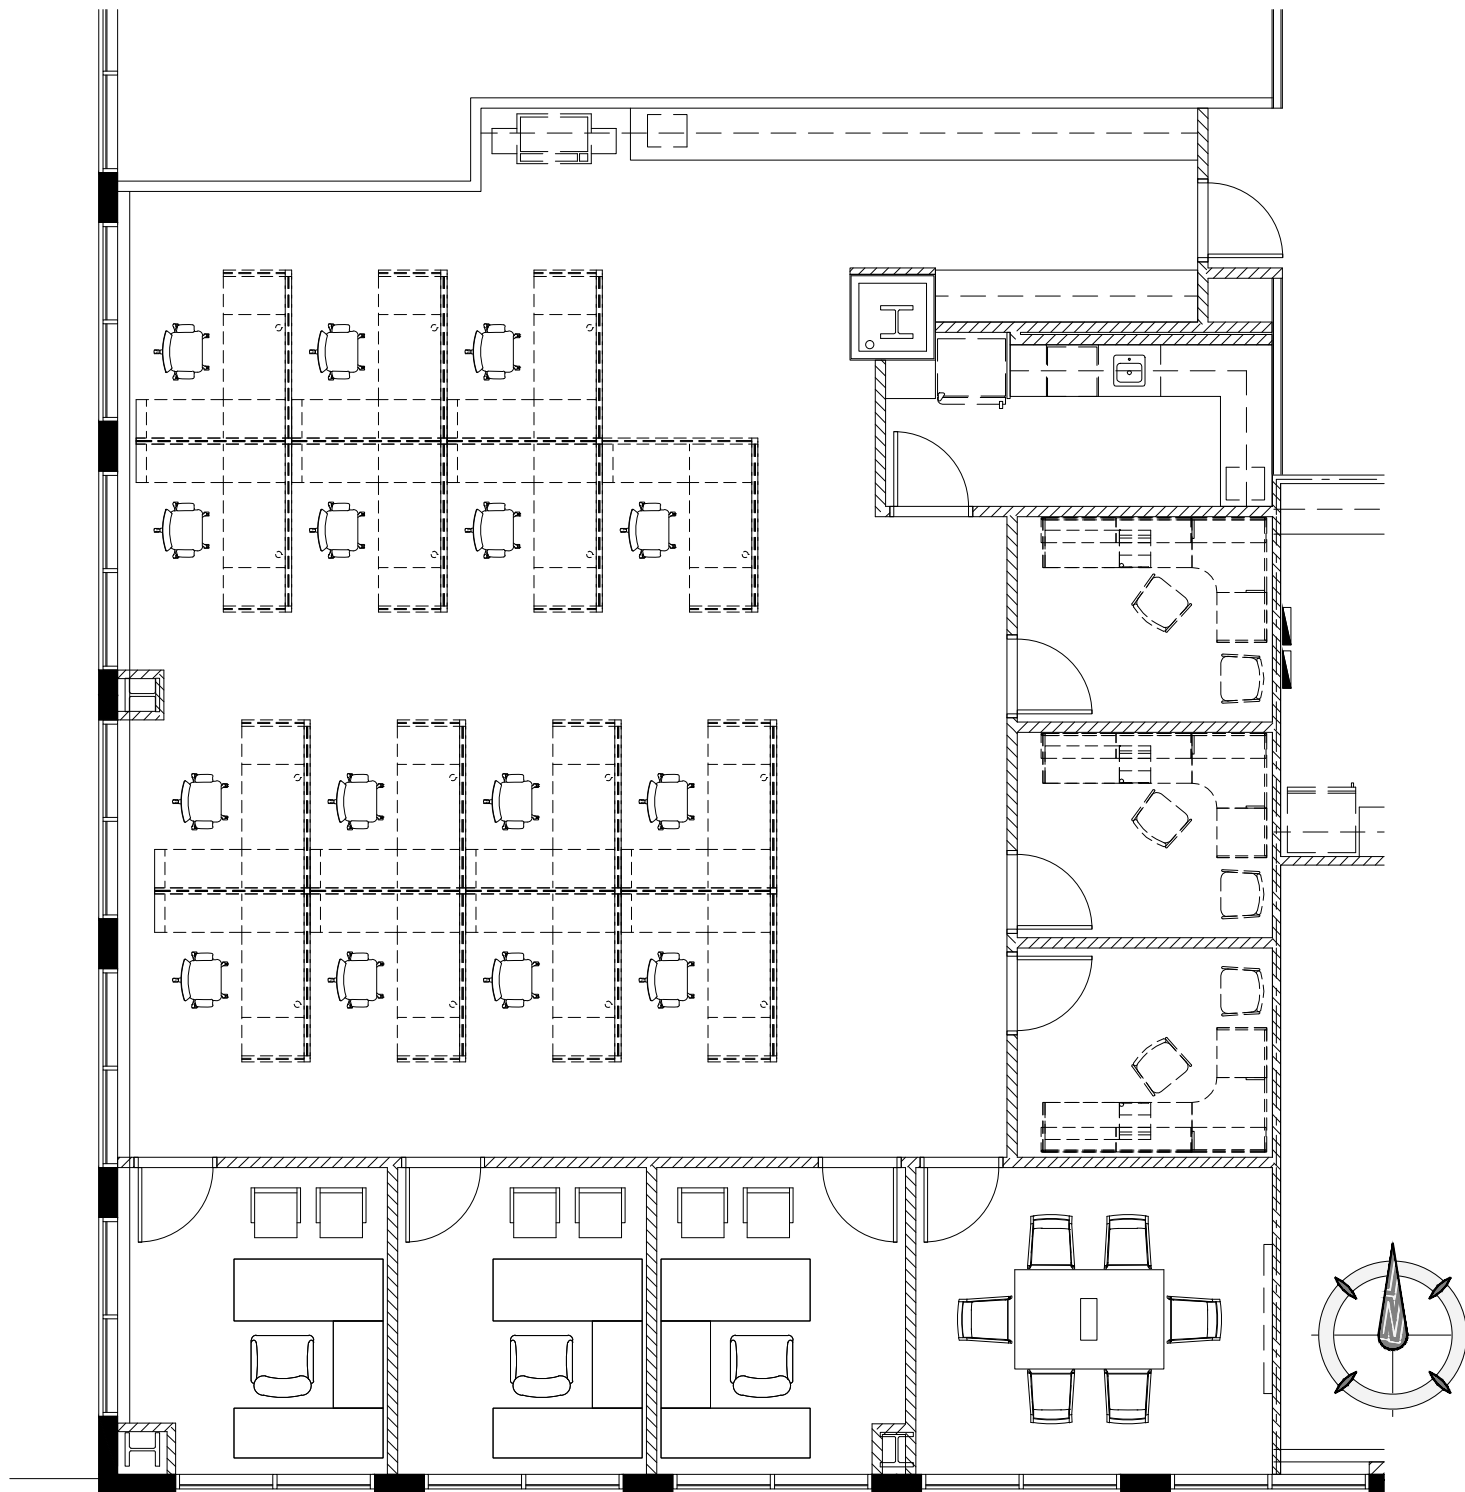

CITYPLACE TOWER

525 Okeechobee Blvd., West Palm Beach, FL

SUITE 980

3,160 SF

For more information, please contact:

JON BLUNK
President
561.288.9556
jblunk@tcrefl.com

LAUREL OSWALD
Executive Director
561.569.2617
loswald@tcrefl.com