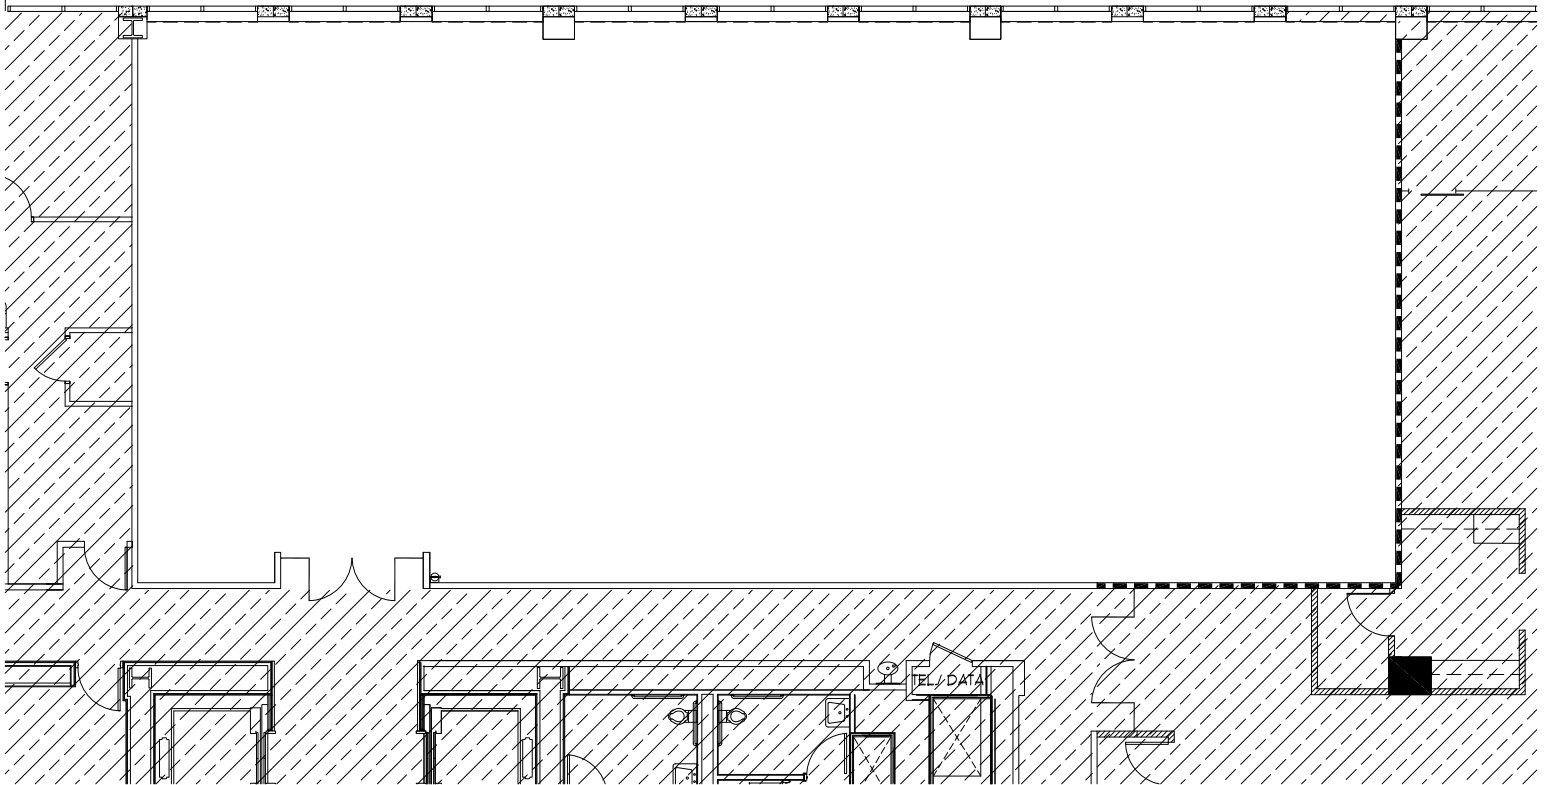

# CITYPLACE TOWER

525 Okeechobee Blvd., West Palm Beach, FL

SUITE 800

4,549 SF

VIEW VIRTUAL  
TOUR

For more information, please contact:

JON BLUNK  
President

561.288.9556